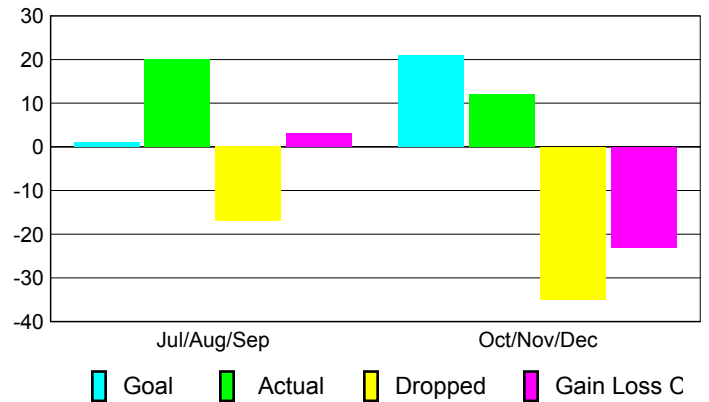

### YTD Status Quo Clubs 2010-2011

Status Quo Clubs Compared to Status Quo Members

## MEMBERSHIP

Membership Results  
2010-2011

Membership  
2009-2010

Month	Net Memb Goal	Actual New Memb	Actual Dropped Memb	Gain/Loss of Memb	Gain/Loss of Memb
Jul/Aug/Sep	1	20	-17	3	-3
Oct/Nov/Dec	21	12	-35	-23	5
<b>Totals</b>	<b>22</b>	<b>32</b>	<b>-52</b>	<b>-20</b>	<b>2</b>

### Membership Results 2010-2011

Goal, New, Dropped, Gain/Loss

### Comparison of Membership Gain/Loss

Current Year Compared to the Previous Year