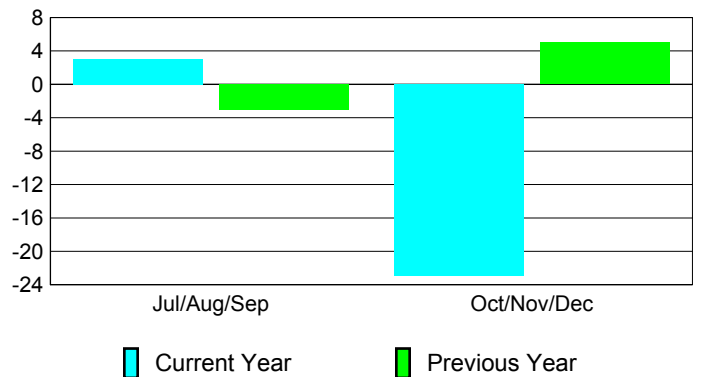

Comparison of Membership Gain/Loss

Current Year Compared to the Previous Year